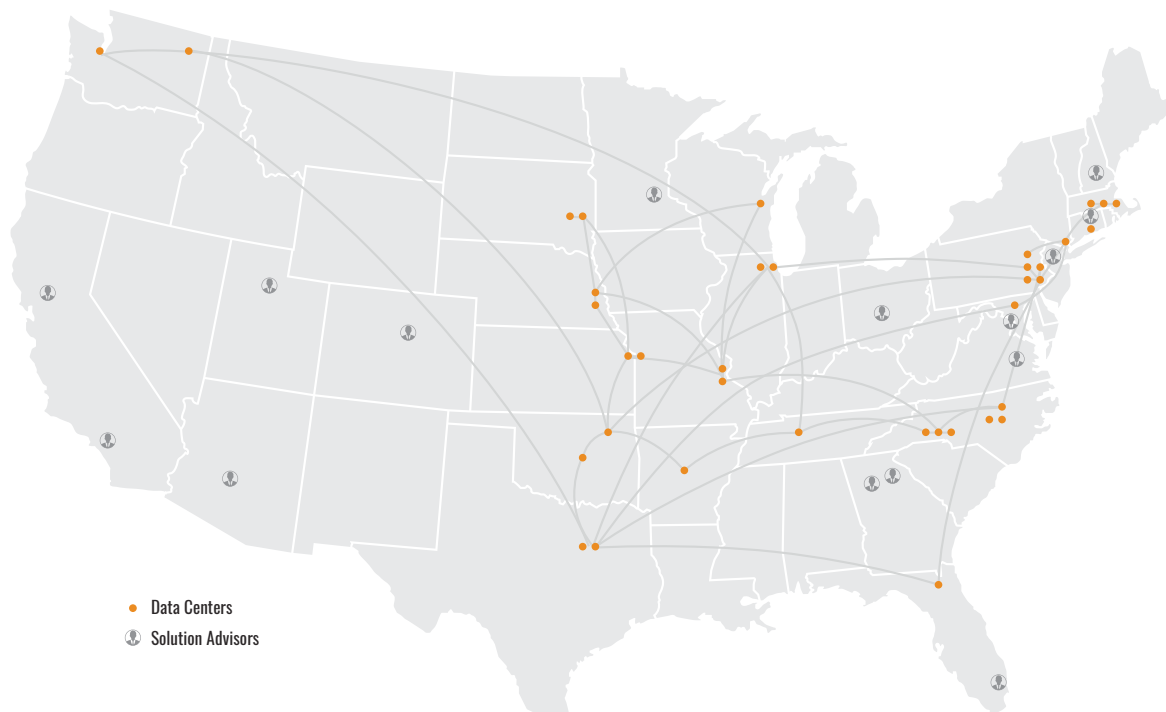

## Our Nationwide Network Portfolio Brings the Internet Closer to You

Whether you're serving up lots of content, have unpredictable network traffic or want to leverage the Internet of Things (IoT) as part of a digital transformation initiative, we can deliver reliable low-latency connectivity even in second- and third-tier markets.

## Edge Data Centers with Carrier Density, Cloud On-Ramps, and Less Latency

Get close to your users and cut latency with robust local networking at more than 42 TierPoint data centers. Our edge facilities provide fast last-mile connectivity for content, and local processing for IoT businesses.

## ARKANSAS

<b>LIT</b> Little Rock	
15707 Chenal Parkway Little Rock, AR 72223	
<b>AT&amp;T</b> CenturyLink Comcast Ritter Communications	<b>US Digital</b> Verizon Windstream

## ILLINOIS

<b>CHI</b> Chicago, West	
9333 West Grand Ave. Chicago, IL 60131	
<b>AT&amp;T</b> Century Link Cogent Comcast Crown Castle	<b>GTT Communications</b> TeliaSonera Windstream Zayo