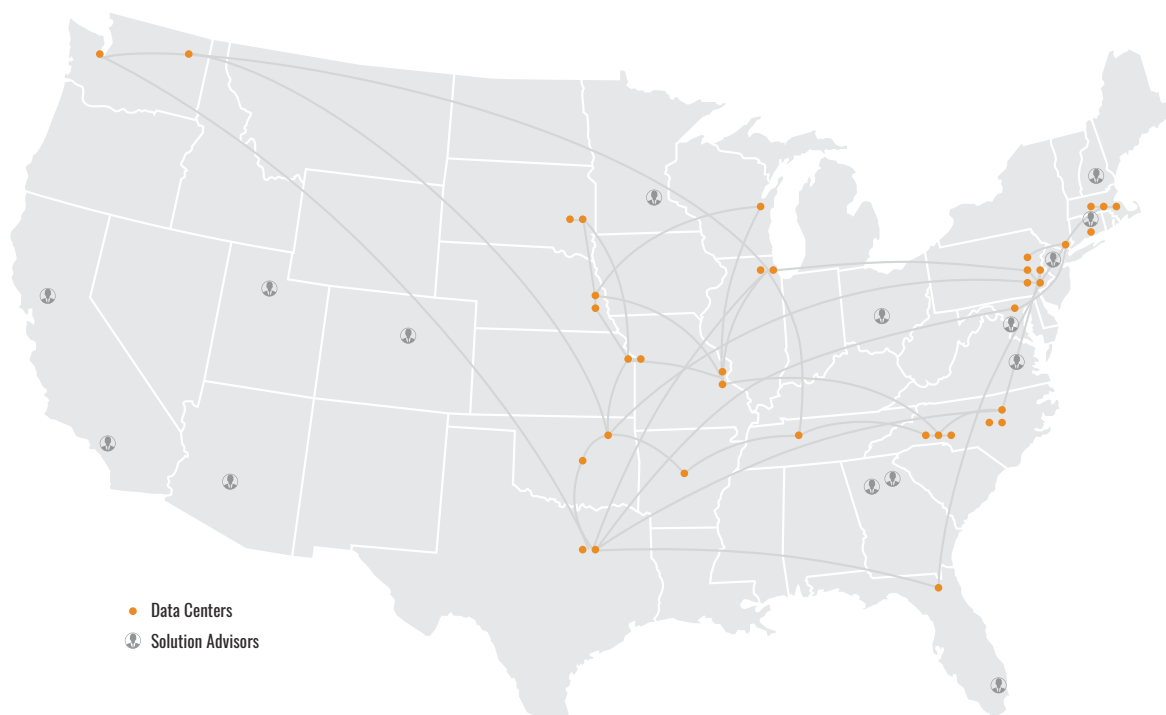

Our Nationwide Network Portfolio Brings the Internet Closer to You

Whether you're serving up lots of content, have unpredictable network traffic or want to leverage the Internet of Things (IoT) as part of a digital transformation initiative, we can deliver reliable low-latency connectivity even in second- and third-tier markets.

Edge Data Centers with Carrier Density, Cloud On-Ramps, and Less Latency

Get close to your users and cut latency with robust local networking at more than 42 TierPoint data centers. Our edge facilities provide fast last-mile connectivity for content, and local processing for IoT businesses.

ARKANSAS

LIT Little Rock	
15707 Chenal Parkway Little Rock, AR 72223	
AT&T CenturyLink Comcast Ritter Communications	Windstream

ILLINOIS

CHI Chicago, West	
9333 West Grand Ave. Chicago, IL 60131	
AT&T Century Link Cogent Comcast Crown Castle	GTT Communications TeliaSonera Windstream Zayo

MRL Boston – Marlborough

34 St. Martin Dr.
Marlborough, MA 01752

AT&T	Crown Castle
CenturyLink	Expedient
Comcast	Verizon
Cogent	

MISSOURI

KCM Kansas City

10801 N. Amity Avenue
Kansas City, MO 64153

AT&T	Spectrum Networks
AT&T UVN	Unite
CenturyLink	Zayo