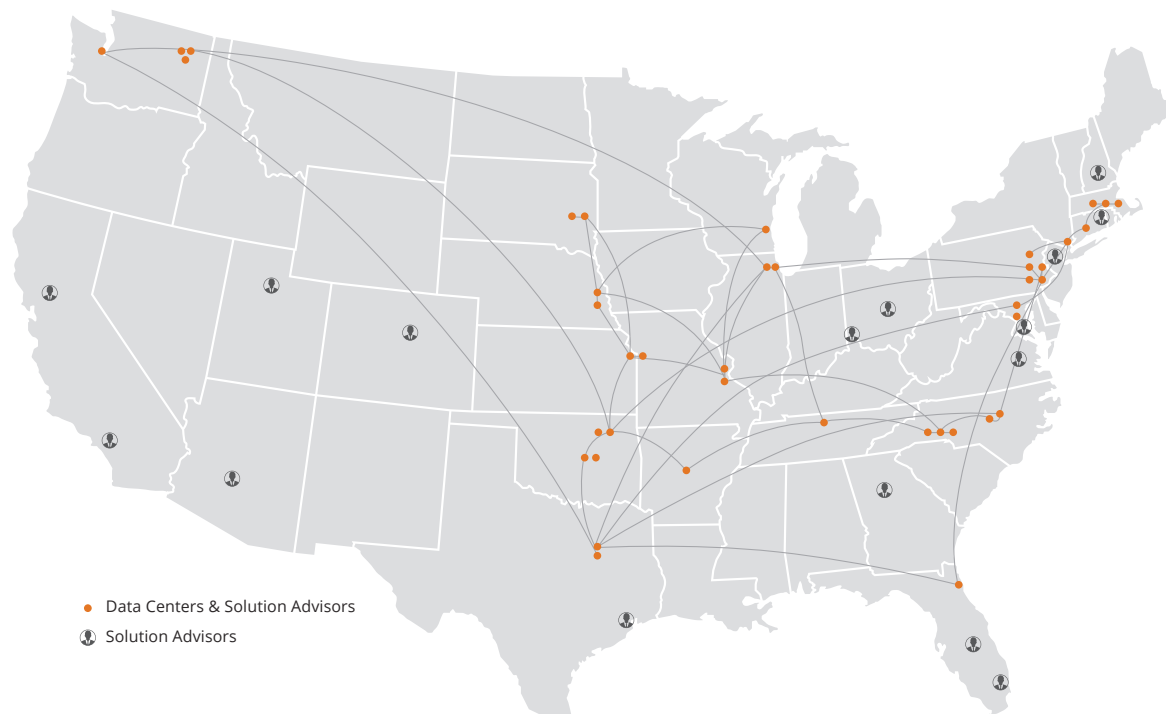

# TierPoint Network Matrix: Carriers

Updated: June 2019

## Our Nationwide Network Portfolio Brings the Internet Closer to You

Whether you're serving up lots of content, have unpredictable network traffic or want to leverage the Internet of Things (IoT) as part of a digital transformation initiative, we can deliver reliable low-latency connectivity even in second- and third-tier markets.

## Edge Data Centers with Carrier Density, Cloud On-Ramps, and Less Latency

Get close to your users and cut latency with robust local networking at more than 42 TierPoint data centers. Our edge facilities provide fast last-mile connectivity for content, and local processing for IoT businesses.